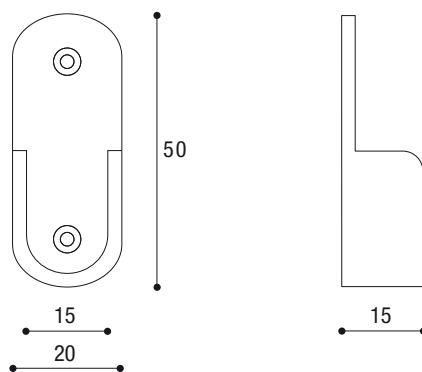

Reggitubo ovale
Oval tube support