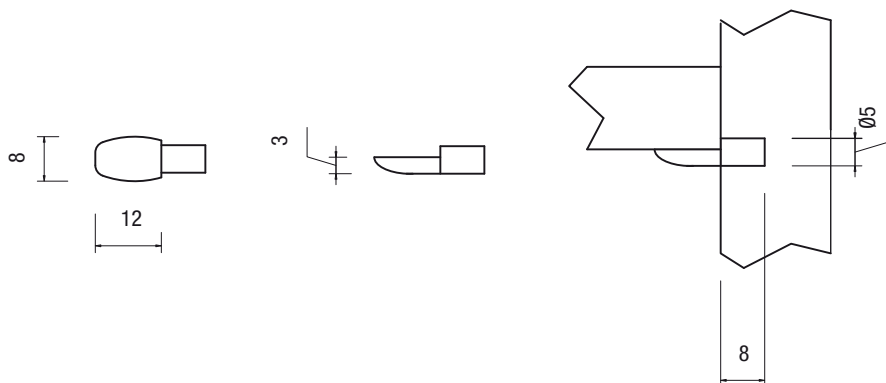

Art. 1951

Con ranella
W/washer

Art. 1953

A paletta Ø 5
Spatule Ø 5

Art. 1954

A paletta Ø 7
Spatule Ø 7

Art. 1958

Mod. piano in nylon con perno Ø 5
Nylon shelf support w/pin Ø 5

Art. 1952

Reggipiano a click
Click shelf support

Soddisfa normative UNI-EN 1153 e 1727.

According to UNI-EN 1153 and 1727.

Art. 1955

Piano con perno Ø 5
Plate with pin Ø 5

Art. 1956

2 perni Ø 5
2 pins Ø 5