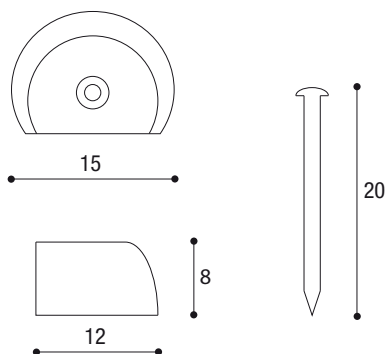

Mensola con chiodo mobile inserito
Shelf support w/pushed removable nail