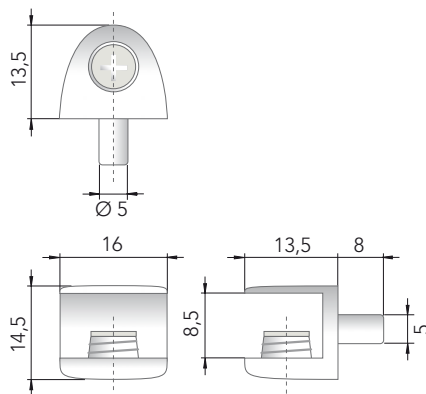

Art. 1976

Perno filettato per reggicristalli piani e a ventosa
Threaded pin for shelf support for glass with plane and suction cap

Art. 1977

Reggicristallo a ventosa
Shelf support for glass with suction cap

Art. 1978

Reggicristallo piano
Flat shelf support for glass

Art. 1965

Perno Ø 5 con grano
Pin Ø 5 with screw

Con perno Ø 5 / With pin Ø 5

Art. 1966

Foro Ø 5 con grano
Hole Ø 5 with screw

Con foro Ø 5 / With hole Ø 5