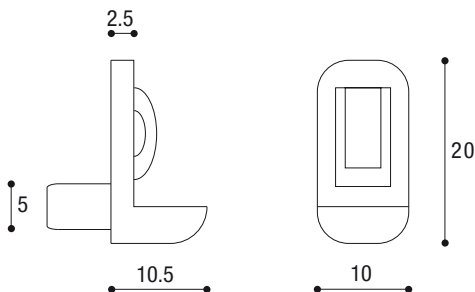

Reggicristallo a poltroncina a scatto
Click stall shelf support for glass