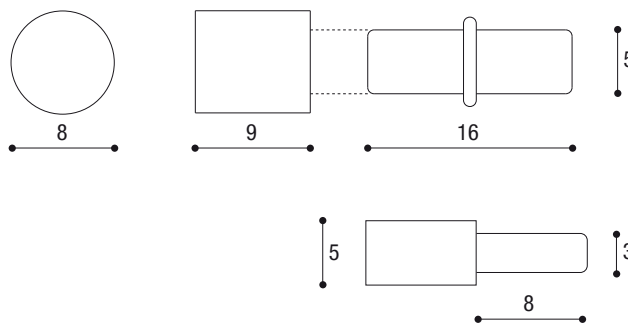

Art. 1957

Con foro Ø 5 per vite
With hole Ø 5 for screw

Art. 1963

Reggicristallo Basic
Basic shelf support for glass

Art. 1964

Reggicristallo con O.R.
O.R. shelf support for glass

Art. 1961

Mod. piano con ventosa
Plate with sucker