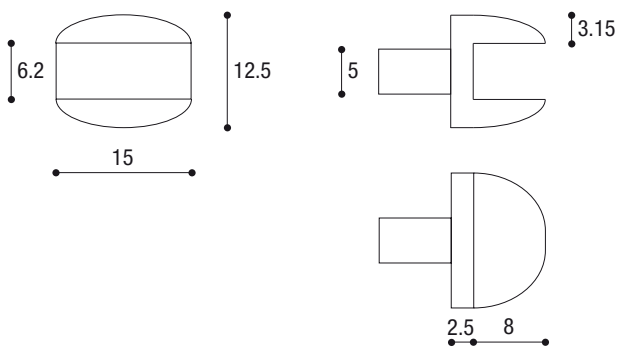

Art. 1962

Perno Ø 5 con ventosa
Pin Ø 5 with sucker

Art. 1971

Reggicristallo Ott-Gomma
Br-Rubber shelf support for glass

Art. 1972

Reggicristallo antiribaltamento
Non spill shelf support for glass

Art. 1973