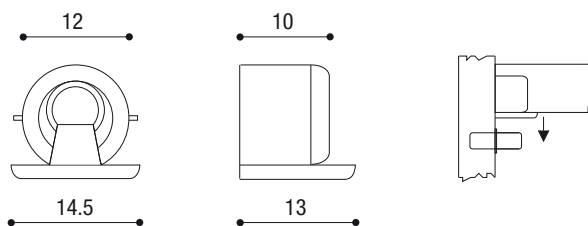

Art. 1951

Con ranella
W/washer

Art. 1953

A paletta Ø 5
Spatule Ø 5

Art. 1954

A paletta Ø 7
Spatule Ø 7

Art. 1958

Mod. piano in nylon con perno Ø 5
Nylon shelf support w/pin Ø 5

Art. 1952

Reggipiano a click
Click shelf support

Soddisfa normative UNI-EN 1153 e 1727.

According to UNI-EN 1153 and 1727.

Art. 1955

Piano con perno Ø 5
Plate with pin Ø 5

Art. 1956

2 perni Ø 5
2 pins Ø 5