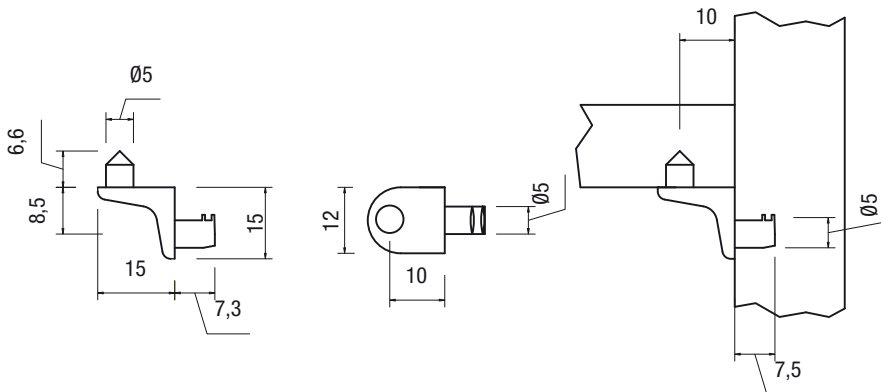

Art. 1952

Reggipiano a click
Click shelf support

Soddisfa normative UNI-EN 1153 e 1727.

According to UNI-EN 1153 and 1727.

Art. 1955

Piano con perno Ø 5
Plate with pin Ø 5

Art. 1956

2 perni Ø 5
2 pins Ø 5