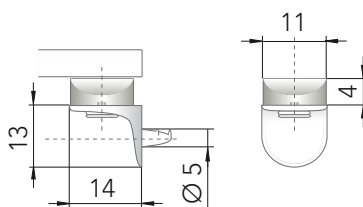

Perno Ø 5 con ventosa
Pin Ø 5 with sucker