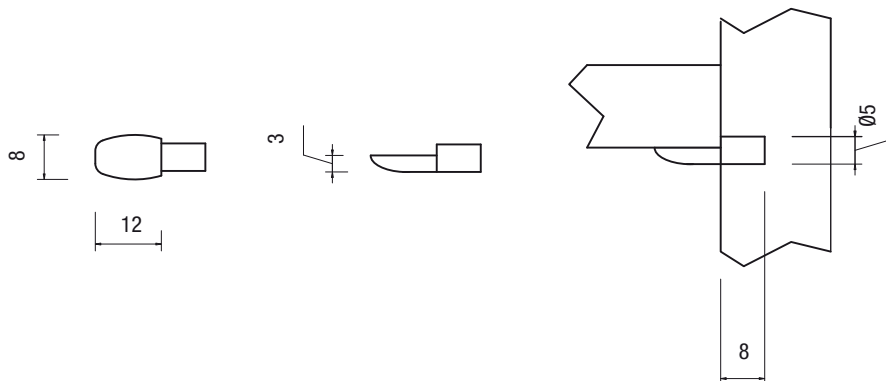

Art. 1951

Con ranella
W/washer

Art. 1953

A paletta Ø 5
Spatule Ø 5

Art. 1954

A paletta Ø 7
Spatule Ø 7

Art. 1958

Mod. piano in nylon con perno Ø 5
Nylon shelf support w/pin Ø 5

Art. 1952

Reggipiano a click
Click shelf support

Soddisfa normative UNI-EN 1153 e 1727.

According to UNI-EN 1153 and 1727.

Art. 1955

Piano con perno Ø 5
Plate with pin Ø 5

Art. 1956

2 perni Ø 5
2 pins Ø 5