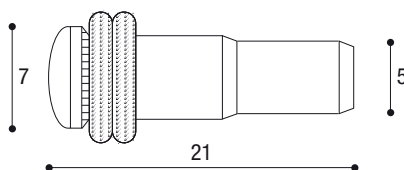

Art. 1957

Con foro Ø 5 per vite
With hole Ø 5 for screw

Art. 1963

Reggicristallo Basic
Basic shelf support for glass

Art. 1964

Reggicristallo con O.R.
O.R. shelf support for glass

Art. 1961

Mod. piano con ventosa
Plate with sucker