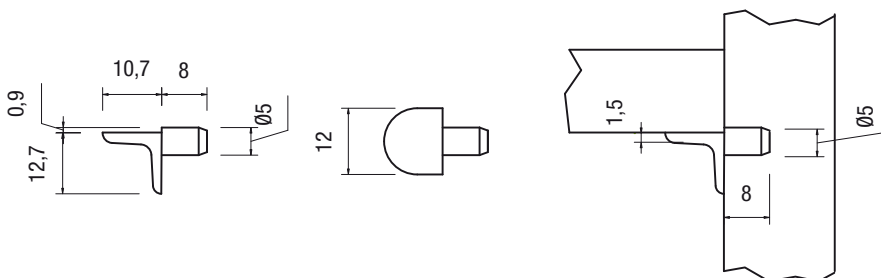

Art. 1952

Reggipiano a click
Click shelf support

Soddisfa normative UNI-EN 1153 e 1727.

According to UNI-EN 1153 and 1727.

Art. 1955

Piano con perno Ø 5
Plate with pin Ø 5

Art. 1956

2 perni Ø 5
2 pins Ø 5