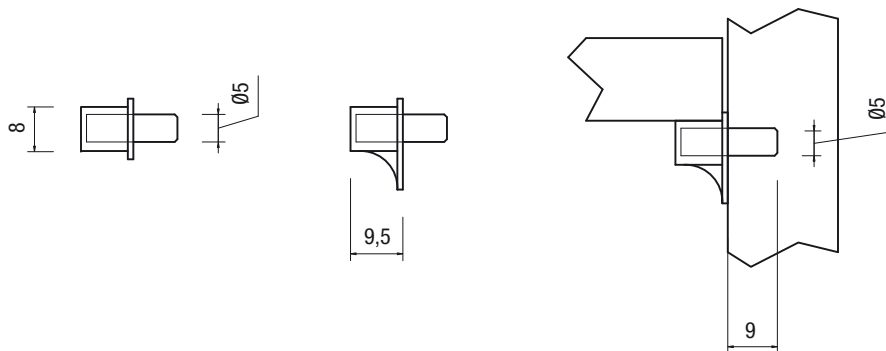

Art. 1951

Con ranella
W/washer

Art. 1953

A paletta Ø 5
Spatule Ø 5

Art. 1954

A paletta Ø 7
Spatule Ø 7

Art. 1958

Mod. piano in nylon con perno Ø 5
Nylon shelf support w/pin Ø 5

Art. 1952

Reggipiano a click
Click shelf support

Soddisfa normative UNI-EN 1153 e 1727.

According to UNI-EN 1153 and 1727.

Art. 1955

Piano con perno Ø 5
Plate with pin Ø 5

Art. 1956

2 perni Ø 5
2 pins Ø 5