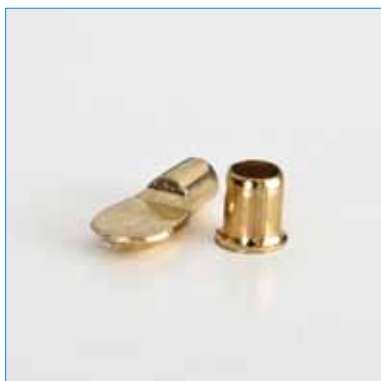

Art. 1951

Con ranella
W/washer

Art. 1953

A paletta Ø 5
Spatule Ø 5

Art. 1954

A paletta Ø 7
Spatule Ø 7

Art. 1958

Mod. piano in nylon con perno Ø 5
Nylon shelf support w/pin Ø 5

Art. 1952

Reggipiano a click
Click shelf support

Soddisfa normative UNI-EN 1153 e 1727.

According to UNI-EN 1153 and 1727.

Art. 1955

Piano con perno Ø 5
Plate with pin Ø 5

Art. 1956

2 perni Ø 5
2 pins Ø 5