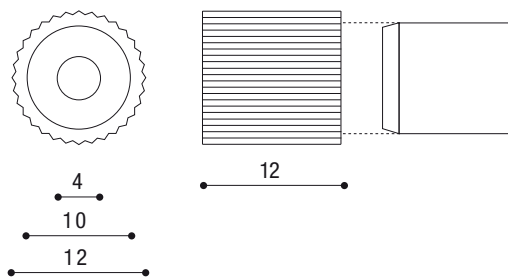

Art. 1962

Perno Ø 5 con ventosa
Pin Ø 5 with sucker

Art. 1971

Reggicristallo Ott-Gomma
Br-Rubber shelf support for glass

Art. 1972

Reggicristallo antiribaltamento
Non spill shelf support for glass

Art. 1973