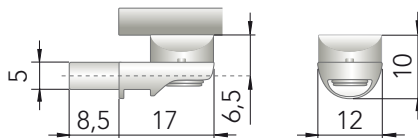

Art. 1957

Con foro Ø 5 per vite
With hole Ø 5 for screw

Art. 1963

Reggicristallo Basic
Basic shelf support for glass

Art. 1964

Reggicristallo con O.R.
O.R. shelf support for glass

Art. 1961

Mod. piano con ventosa
Plate with sucker