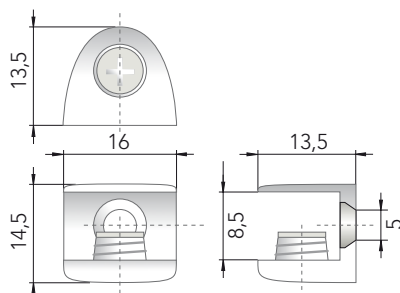

Art. 1976

Perno filettato per reggicristalli piani e a ventosa
Threaded pin for shelf support for glass with plane and suction cap

Art. 1977

Reggicristallo a ventosa
Shelf support for glass with suction cap

Art. 1978

Reggicristallo piano
Flat shelf support for glass

Art. 1965

Perno Ø 5 con grano
Pin Ø 5 with screw

Con perno Ø 5 / With pin Ø 5

Art. 1966

Foro Ø 5 con grano
Hole Ø 5 with screw

Con foro Ø 5 / With hole Ø 5